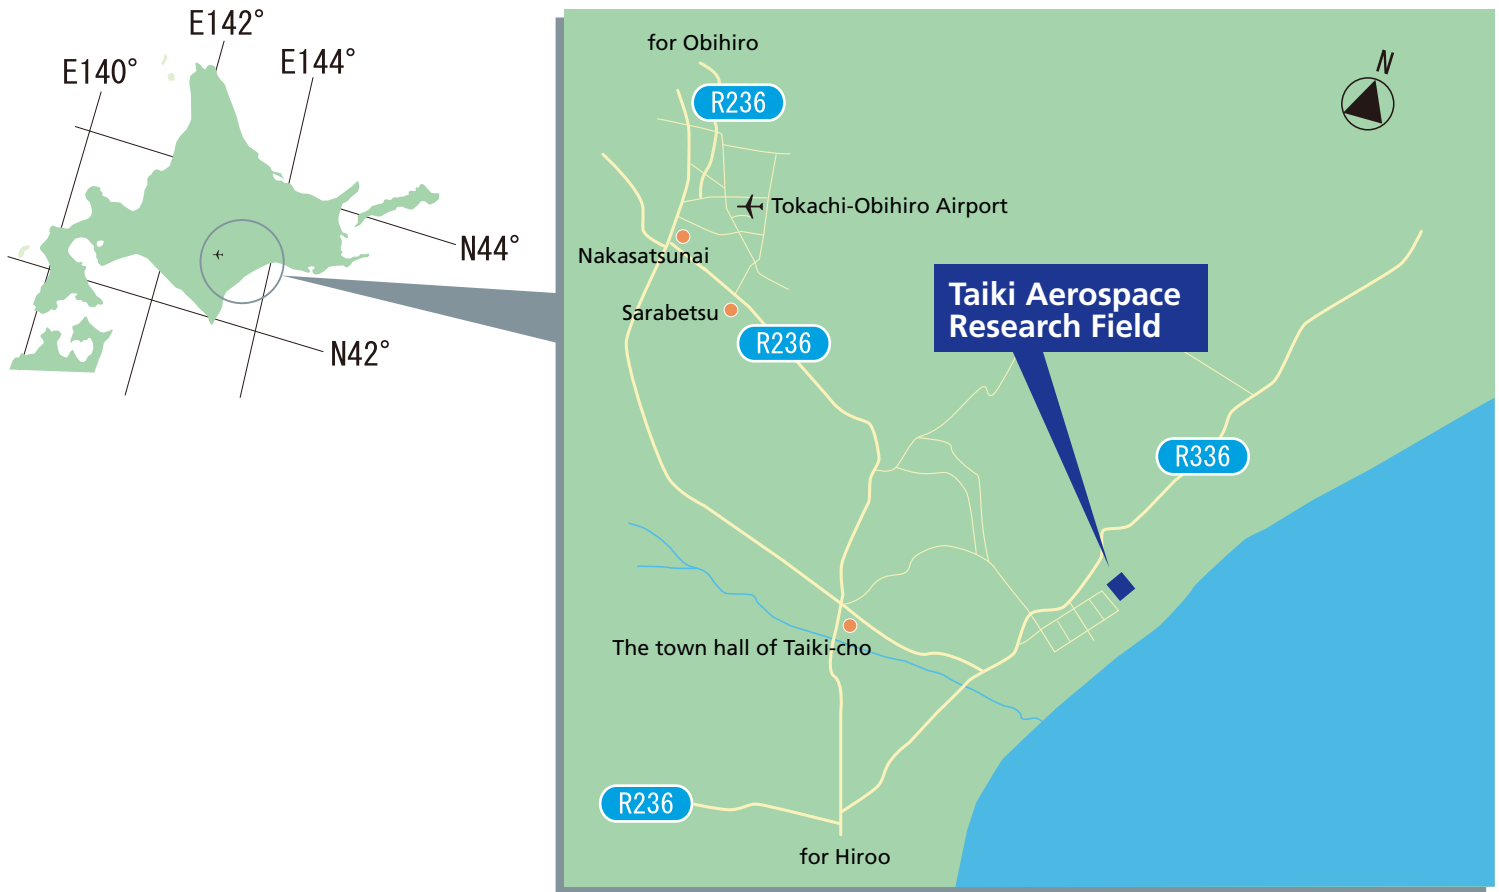

Taiki Aerospace Research Field ACCESS

By Train

About 1 hour and 20 minutes by taxi from JR "Obihiro" Station on the Nemuro-Honsen line, or about 1 hour and 50 minutes to Taiki-cho by bus, and from there a further 30 minutes by taxi.

By Airplane

About 40 minutes by taxi from Tokachi-Obihiro Airport.